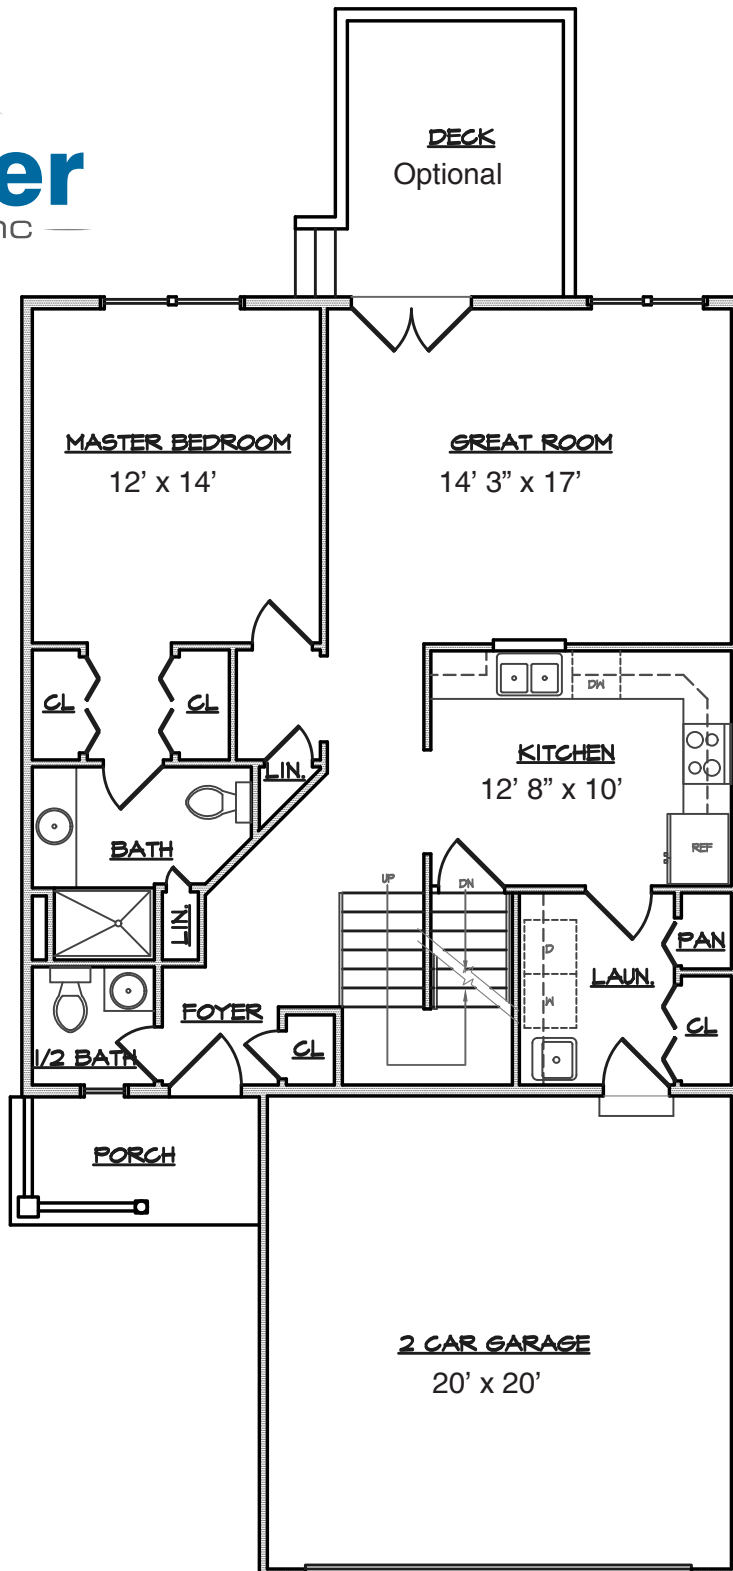

The Meadows

at Martin's Run

The Skylark

1600 SQ FT
3 bedroom
2 1/2 bath

Starting at
\$229,000

Jason McAllister
440-897-5900
jason@mcallisterconstructioninc.com
www.mcallisterconstructioninc.com

All information is believed to be accurate, but not guaranteed. Prices and specifications are subject to change without notice.
Floor plans may reflect available options.

Floor plans may reflect available options.